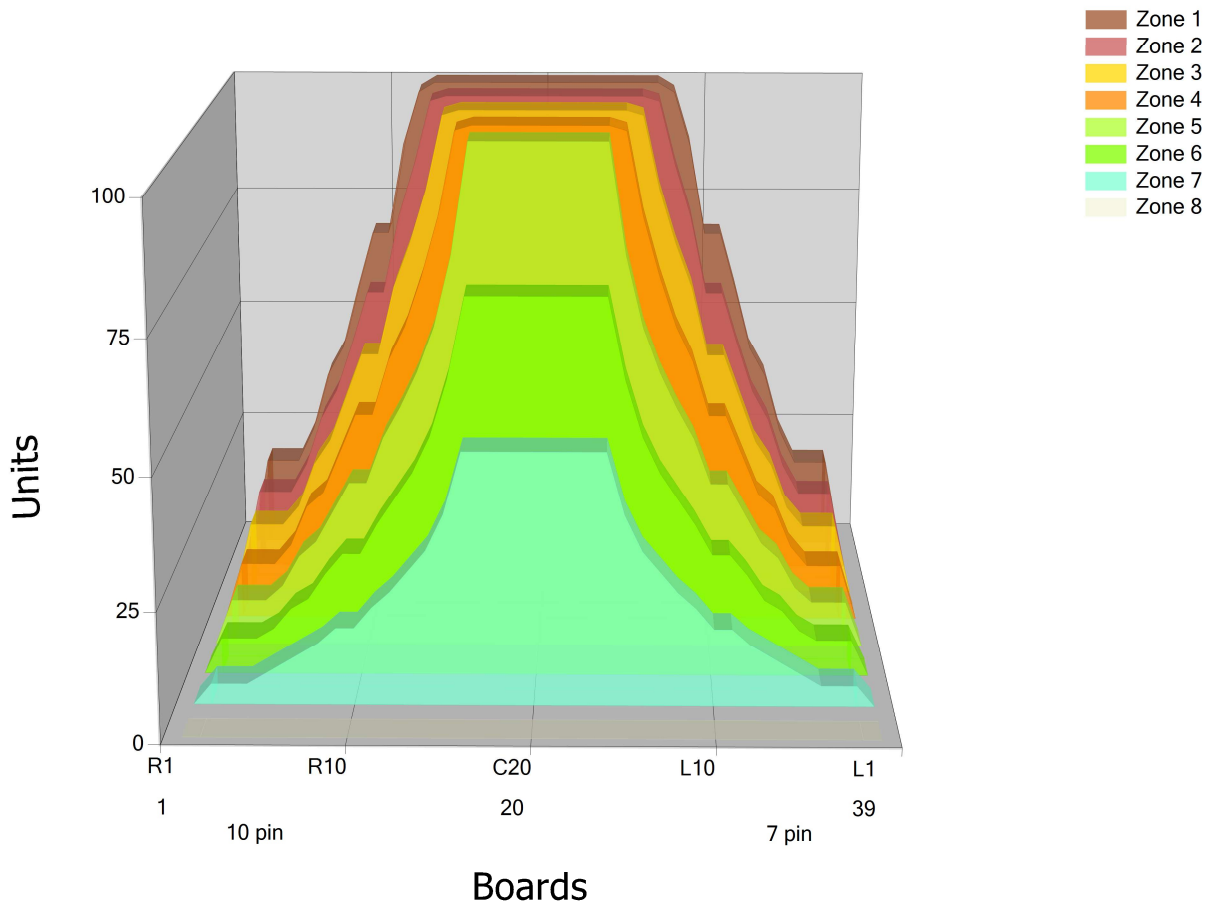

## Zone Configuration

Cleaner Stop

Volume: 25.5

Mode: Clean and Condition

Speed: Slow

Start Cleaner Spray: 0 feet

Start Squeegee: 0 feet

Start Conditioning: 6 Inches

Split Pattern: No

Zone 1	Avg	Ratio	Zone 2	Avg	Ratio	Zone 3	Avg	Ratio	Zone 4	Avg	Ratio
Left	28.20	3.55 : 1	Left	24.80	4.03 : 1	Left	21.00	4.76 : 1	Left	17.20	5.81 : 1
Right	28.20	3.55 : 1	Right	24.80	4.03 : 1	Right	21.00	4.76 : 1	Right	17.20	5.81 : 1
Center	100.00		Center	100.00		Center	100.00		Center	100.00	
Zone 5	Avg	Ratio	Zone 6	Avg	Ratio	Zone 7	Avg	Ratio	Zone 8	Avg	Ratio
Left	13.80	7.25 : 1	Left	10.20	7.25 : 1	Left	6.40	7.66 : 1	Left	0.00	1.00 : 1
Right	13.80	7.25 : 1	Right	10.20	7.25 : 1	Right	6.40	7.66 : 1	Right	0.00	1.00 : 1
Center	100.00		Center	74.00		Center	49.00		Center	0.00	

Volume by Board