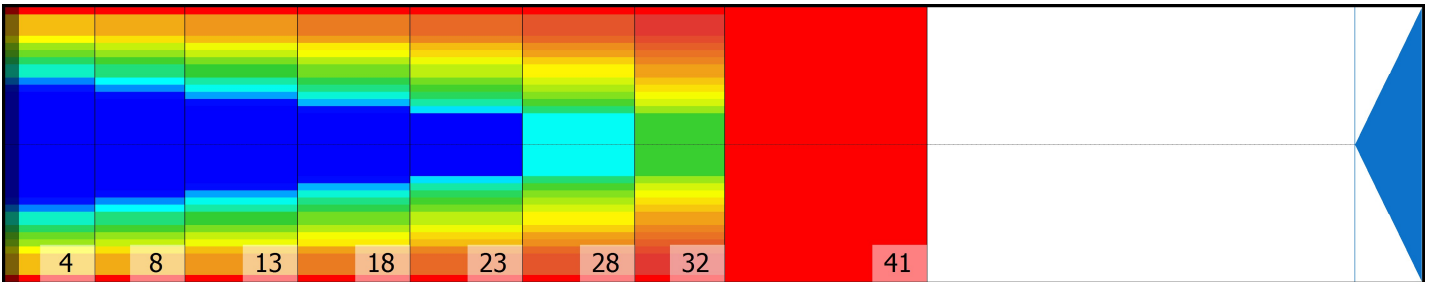

## Zone Configuration

Cleaner Stop

Volume: 25.5

Mode: Clean and Condition

Speed: Slow

Start Cleaner Spray: 0 feet

Start Squeegee: 0 feet

Start Conditioning: 6 Inches

Split Pattern: No

Zone 1	Avg	Ratio	Zone 2	Avg	Ratio	Zone 3	Avg	Ratio	Zone 4	Avg	Ratio
Left	28.20	3.55 : 1	Left	24.80	4.03 : 1	Left	21.00	4.76 : 1	Left	17.20	5.81 : 1
Right	28.20	3.55 : 1	Right	24.80	4.03 : 1	Right	21.00	4.76 : 1	Right	17.20	5.81 : 1
Center	100.00		Center	100.00		Center	100.00		Center	100.00	
Zone 5	Avg	Ratio	Zone 6	Avg	Ratio	Zone 7	Avg	Ratio	Zone 8	Avg	Ratio
Left	13.80	7.25 : 1	Left	10.20	7.25 : 1	Left	6.40	7.66 : 1	Left	0.00	1.00 : 1
Right	13.80	7.25 : 1	Right	10.20	7.25 : 1	Right	6.40	7.66 : 1	Right	0.00	1.00 : 1
Center	100.00		Center	74.00		Center	49.00		Center	0.00	