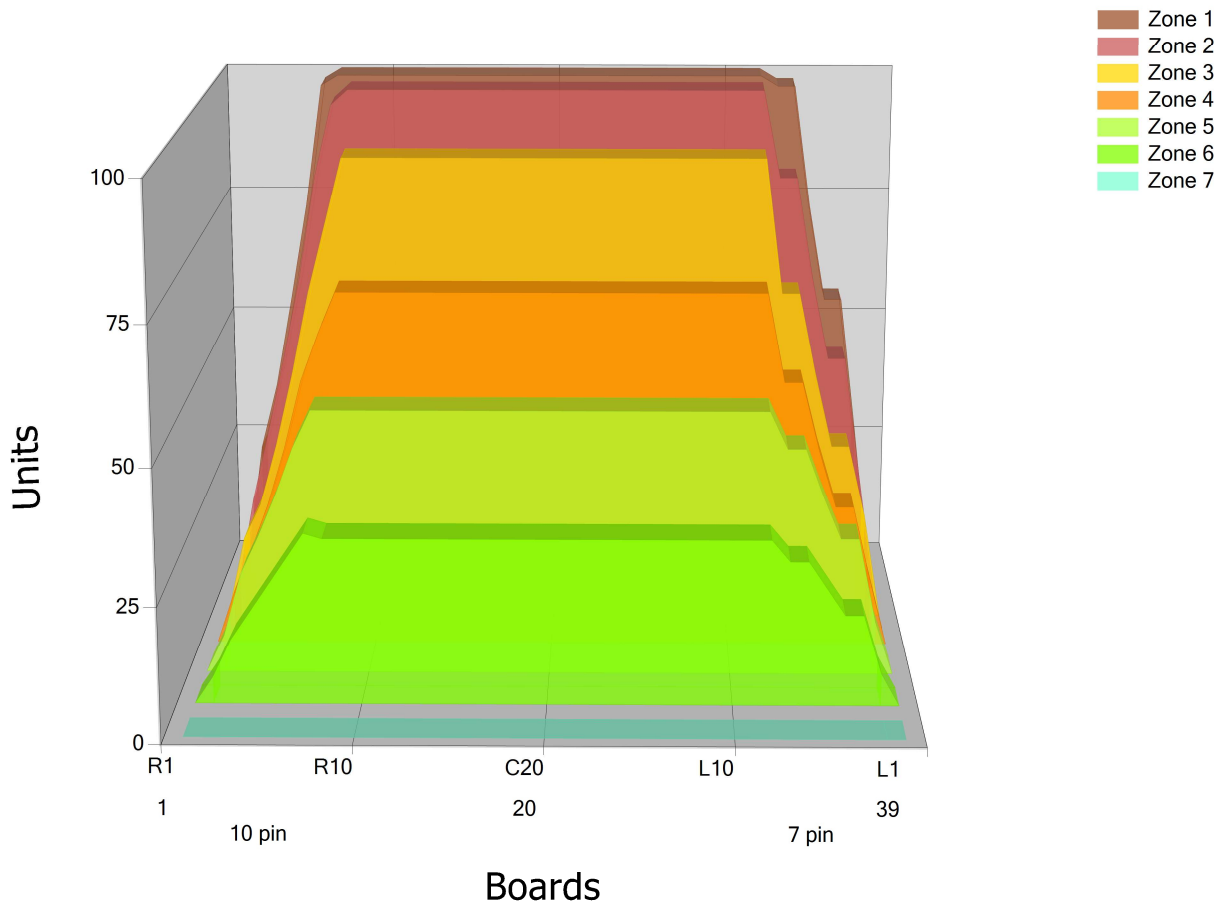

26CHEETAH35

Conditioner:

Cleaner:

Zone Configuration

Cleaner Stop

Volume: 28.78

Mode: Clean and Condition

Speed: Slow

Start Cleaner Spray: 0 feet

Start Squeegee: 0 feet

Start Conditioning: 6 Inches

Split Pattern: No

Zone 1	Avg	Ratio	Zone 2	Avg	Ratio	Zone 3	Avg	Ratio	Zone 4	Avg	Ratio
Left	76.00	1.32 : 1	Left	64.60	1.55 : 1	Left	48.80	1.84 : 1	Left	38.80	1.75 : 1
Right	72.80	1.37 : 1	Right	64.40	1.55 : 1	Right	49.00	1.84 : 1	Right	38.80	1.75 : 1
Center	100.00		Center	100.00		Center	90.00		Center	68.00	
Zone 5	Avg	Ratio	Zone 6	Avg	Ratio	Zone 7	Avg	Ratio			
Left	34.40	1.45 : 1	Left	22.00	1.41 : 1	Left	0.00	1.00 : 1			
Right	34.40	1.45 : 1	Right	22.00	1.41 : 1	Right	0.00	1.00 : 1			
Center	50.00		Center	31.00		Center	0.00				

Volume by Board