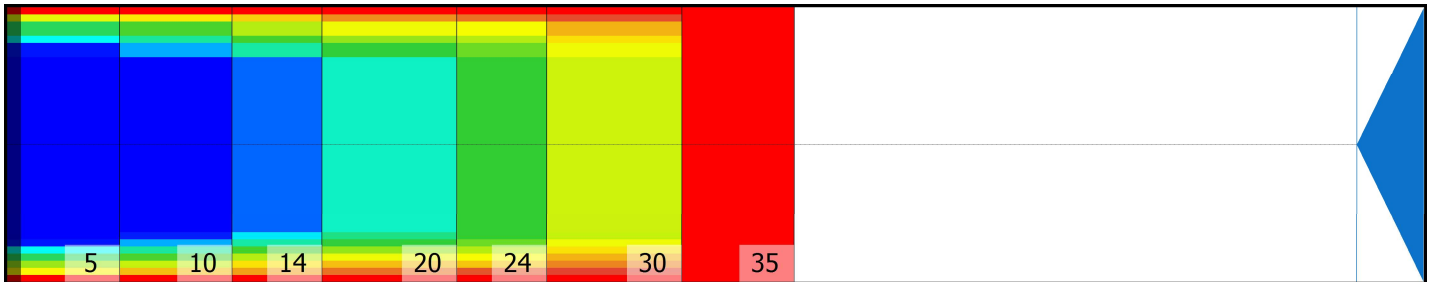

26CHEETAH35

Conditioner:

Cleaner:

Zone Configuration

Cleaner Stop

Volume: 28.78

Mode: Clean and Condition

Speed: Slow

Start Cleaner Spray: 0 feet

Start Squeegee: 0 feet

Start Conditioning: 6 Inches

Split Pattern: No

Zone 1	Avg	Ratio	Zone 2	Avg	Ratio	Zone 3	Avg	Ratio	Zone 4	Avg	Ratio
Left	76.00	1.32 : 1	Left	64.60	1.55 : 1	Left	48.80	1.84 : 1	Left	38.80	1.75 : 1
Right	72.80	1.37 : 1	Right	64.40	1.55 : 1	Right	49.00	1.84 : 1	Right	38.80	1.75 : 1
Center	100.00		Center	100.00		Center	90.00		Center	68.00	
Zone 5	Avg	Ratio	Zone 6	Avg	Ratio	Zone 7	Avg	Ratio			
Left	34.40	1.45 : 1	Left	22.00	1.41 : 1	Left	0.00	1.00 : 1			
Right	34.40	1.45 : 1	Right	22.00	1.41 : 1	Right	0.00	1.00 : 1			
Center	50.00		Center	31.00		Center	0.00				