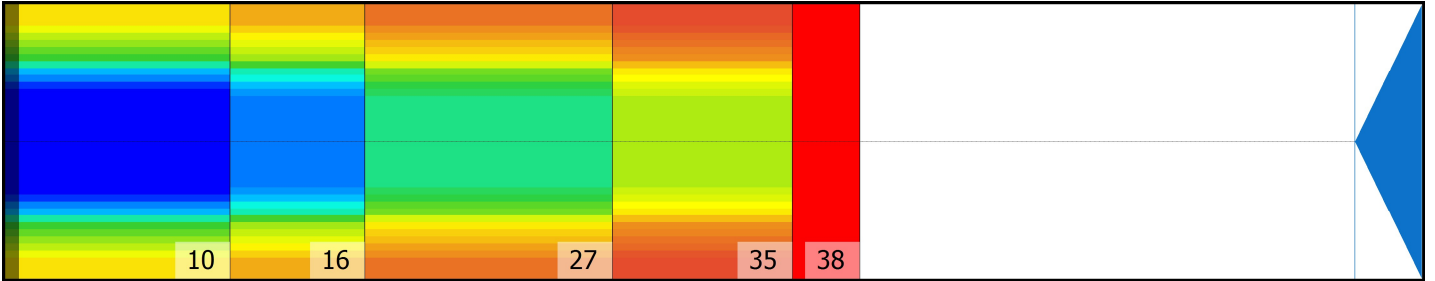

# BLUE 3

Conditioner:

Cleaner:

## Zone Configuration

Cleaner Stop

Volume: 26.37

Mode: Clean and Condition

Speed: Max Clean

Start Cleaner Spray: 0 feet

Start Squeegee: 0 feet

Start Conditioning: 6 Inches

Split Pattern: No

Zone 1	Avg	Ratio	Zone 2	Avg	Ratio	Zone 3	Avg	Ratio	Zone 4	Avg	Ratio
Left	32.80	3.05 : 1	Left	24.00	3.67 : 1	Left	15.20	3.95 : 1	Left	8.80	3.98 : 1
Right	32.80	3.05 : 1	Right	24.00	3.67 : 1	Right	15.20	3.95 : 1	Right	8.80	3.98 : 1
Center	100.00		Center	88.00		Center	60.00		Center	35.00	

Zone 5	Avg	Ratio
Left	1.00	1.00 : 1
Right	1.00	1.00 : 1
Center	1.00	

Volume by Board