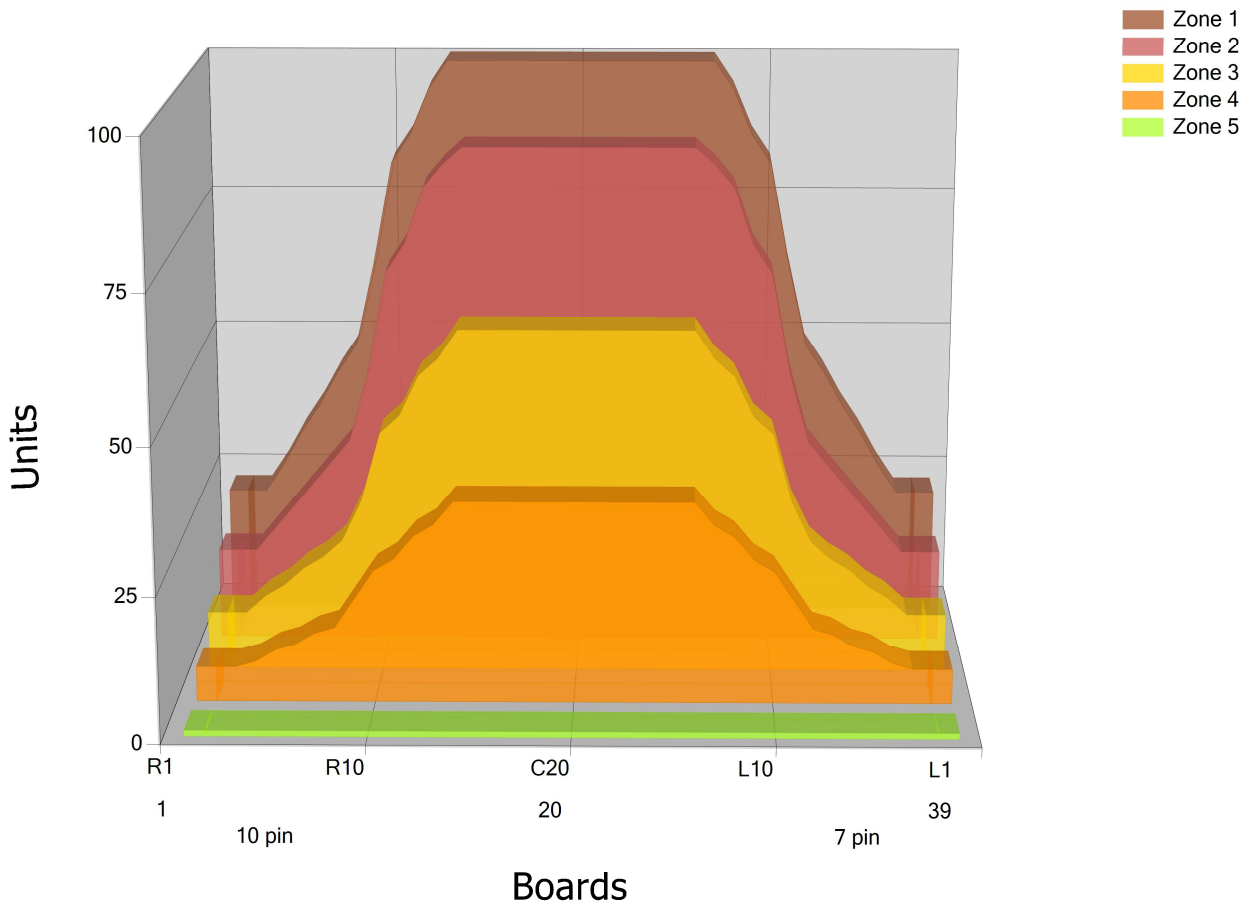

# BLUE 3

Conditioner:

Cleaner:

## Zone Configuration

Cleaner Stop

Volume: 26.37

Mode: Clean and Condition

Speed: Max Clean

Start Cleaner Spray: 0 feet

Start Squeegee: 0 feet

Start Conditioning: 6 Inches

Split Pattern: No

Zone 1	Avg	Ratio	Zone 2	Avg	Ratio	Zone 3	Avg	Ratio	Zone 4	Avg	Ratio
Left	32.80	3.05 : 1	Left	24.00	3.67 : 1	Left	15.20	3.95 : 1	Left	8.80	3.98 : 1
Right	32.80	3.05 : 1	Right	24.00	3.67 : 1	Right	15.20	3.95 : 1	Right	8.80	3.98 : 1
Center	100.00		Center	88.00		Center	60.00		Center	35.00	

Zone 5	Avg	Ratio
Left	1.00	1.00 : 1
Right	1.00	1.00 : 1
Center	1.00	

Volume by Board