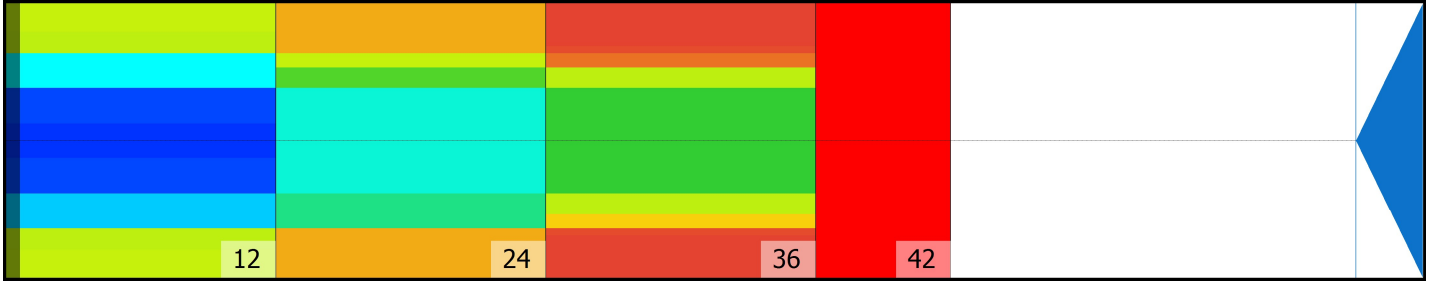

ROTH 42

Conditioner:

Cleaner:

Zone Configuration

Cleaner Stop

Volume: 27.61

Mode: Clean and Condition

Speed: Heavy Clean

Start Cleaner Spray: 0 feet

Start Squeegee: 0 feet

Start Conditioning: 6 Inches

Split Pattern: No

Zone 1	Avg	Ratio	Zone 2	Avg	Ratio	Zone 3	Avg	Ratio	Zone 4	Avg	Ratio
Left	32.60	2.91 : 1	Left	16.00	4.38 : 1	Left	5.20	9.62 : 1	Left	1.00	1.00 : 1
Right	32.60	2.91 : 1	Right	16.00	4.38 : 1	Right	5.20	9.62 : 1	Right	1.00	1.00 : 1
Center	95.00		Center	70.00		Center	50.00		Center	1.00	