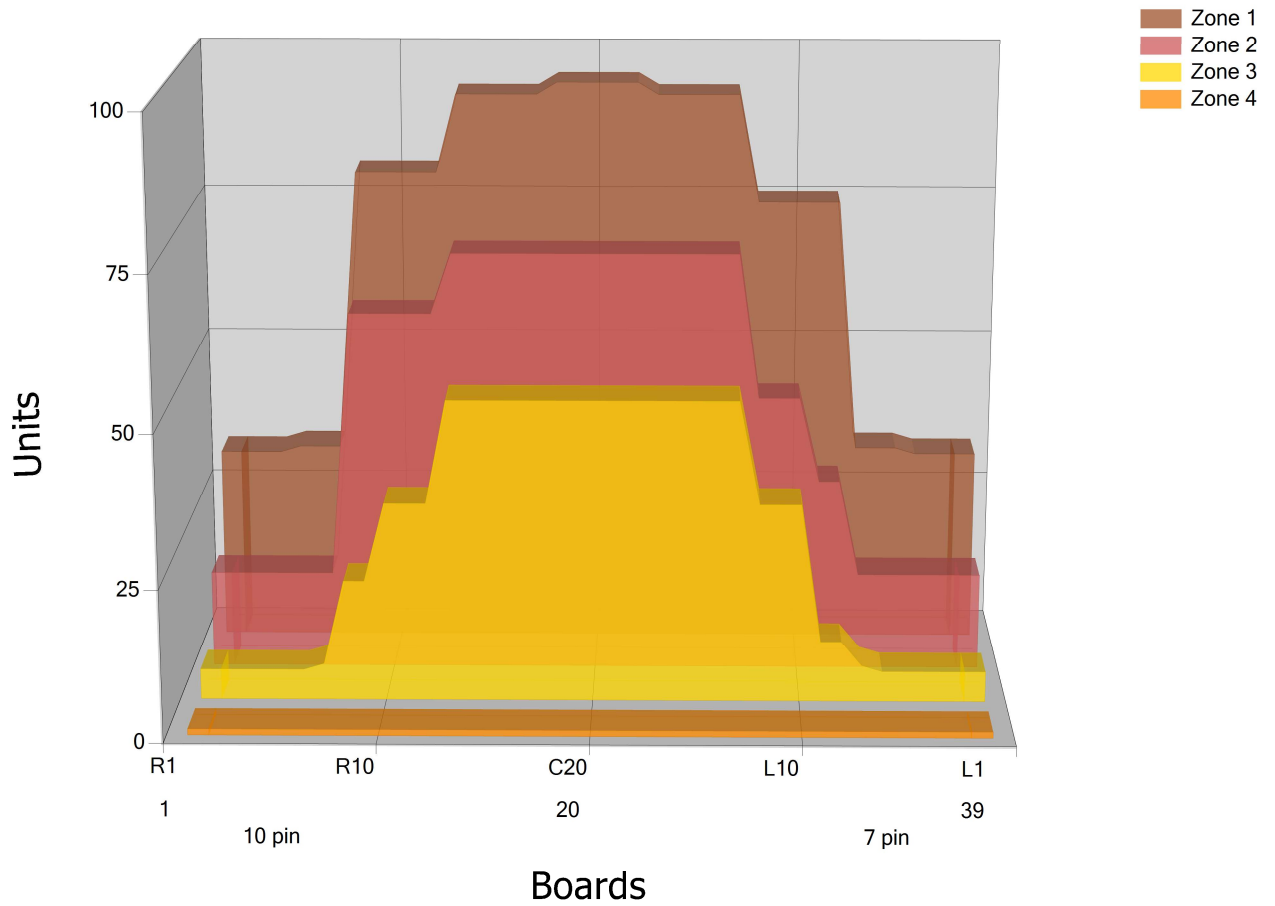

ROTH 42

Conditioner:

Cleaner:

Zone Configuration

Cleaner Stop

Volume: 27.61

Mode: Clean and Condition

Speed: Heavy Clean

Start Cleaner Spray: 0 feet

Start Squeegee: 0 feet

Start Conditioning: 6 Inches

Split Pattern: No

Zone 1	Avg	Ratio	Zone 2	Avg	Ratio	Zone 3	Avg	Ratio	Zone 4	Avg	Ratio
Left	32.60	2.91 : 1	Left	16.00	4.38 : 1	Left	5.20	9.62 : 1	Left	1.00	1.00 : 1
Right	32.60	2.91 : 1	Right	16.00	4.38 : 1	Right	5.20	9.62 : 1	Right	1.00	1.00 : 1
Center	95.00		Center	70.00		Center	50.00		Center	1.00	

Volume by Board