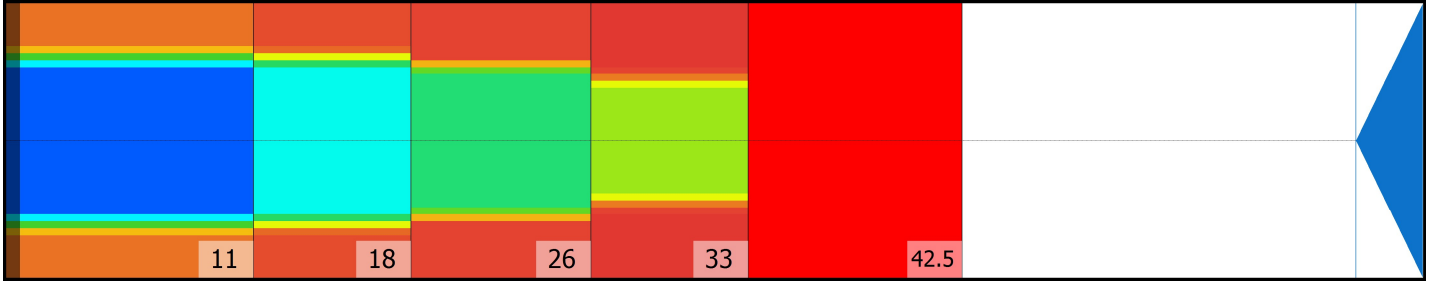

## Zone Configuration

Cleaner Stop

Volume: 22.4

Mode: Clean and Condition

Speed: Quick Clean

Start Cleaner Spray: 0 feet

Start Squeegee: 0 feet

Start Conditioning: 6 Inches

Split Pattern: No

Zone 1	Avg	Ratio	Zone 2	Avg	Ratio	Zone 3	Avg	Ratio	Zone 4	Avg	Ratio
Left	11.60	7.84 : 1	Left	6.60	11.06 : 1	Left	5.00	11.60 : 1	Left	4.00	9.25 : 1
Right	11.60	7.84 : 1	Right	6.60	11.06 : 1	Right	5.00	11.60 : 1	Right	4.00	9.25 : 1
Center	91.00		Center	73.00		Center	58.00		Center	37.00	
Zone 5	Avg	Ratio									
Left	0.00	1.00 : 1									
Right	0.00	1.00 : 1									
Center	0.00										