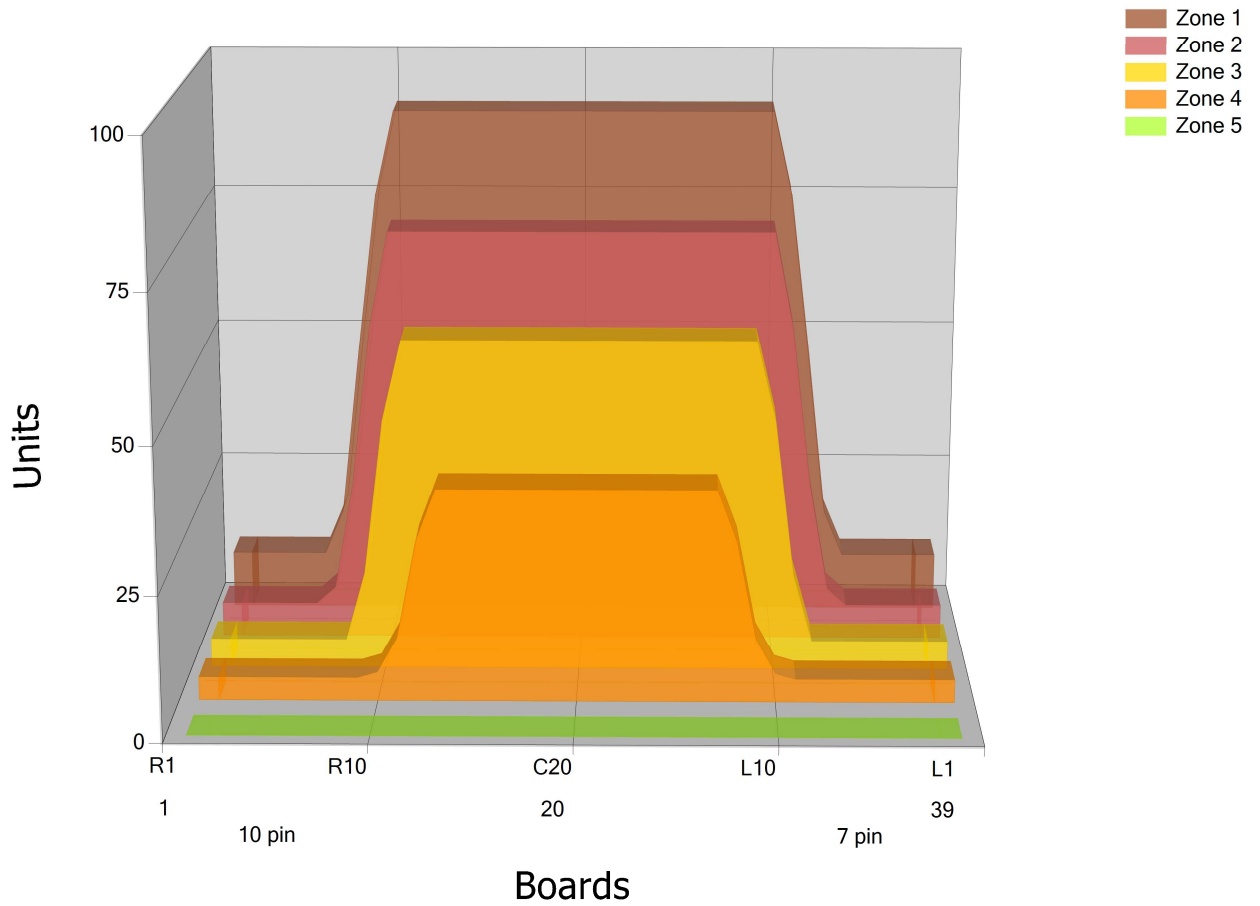

## Zone Configuration

Cleaner Stop

Volume: 22.4

Mode: Clean and Condition

Speed: Quick Clean

Start Cleaner Spray: 0 feet

Start Squeegee: 0 feet

Start Conditioning: 6 Inches

Split Pattern: No

Zone 1	Avg	Ratio	Zone 2	Avg	Ratio	Zone 3	Avg	Ratio	Zone 4	Avg	Ratio
Left	11.60	7.84 : 1	Left	6.60	11.06 : 1	Left	5.00	11.60 : 1	Left	4.00	9.25 : 1
Right	11.60	7.84 : 1	Right	6.60	11.06 : 1	Right	5.00	11.60 : 1	Right	4.00	9.25 : 1
Center	91.00		Center	73.00		Center	58.00		Center	37.00	
Zone 5	Avg	Ratio									
Left	0.00	1.00 : 1									
Right	0.00	1.00 : 1									
Center	0.00										

Volume by Board